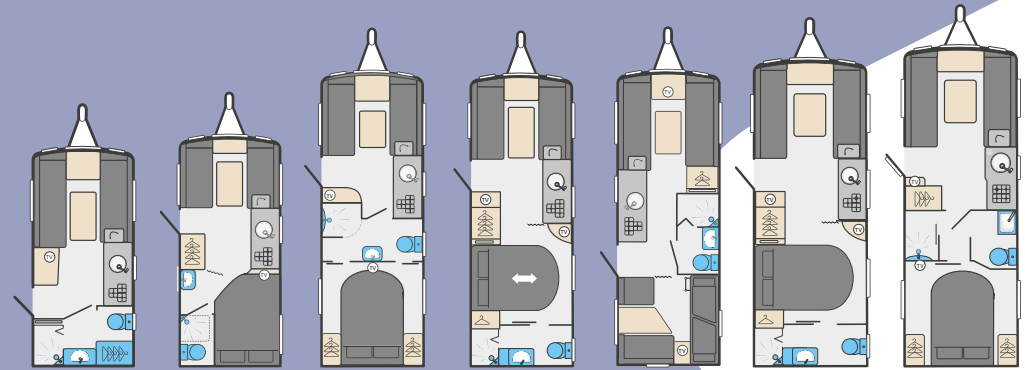

SWIFT

Hi-STYLE SE

Notes:

Weights: The masses are calculated in accordance to EU regulation 1230/2012 and NCC code of practice 304.

The Mass in Running Order (MRO) comprises:

1. The mass of the empty caravan as supplied by Swift including loose items such as the hook-up cable, kit bag, entrance step, manuals etc
2. 10kg allowance for LPG

The MRO is calculated with the fresh water tank, toilet flush tank and water heater empty. If you travel with water in the fresh water tank, toilet flush tank and the water heater the payload will reduce accordingly.

The personal effects is based on the number of berths and the length of the caravan and includes an allowance of 20kg for a leisure battery. The Maximum Technical Laden Mass (MTPLM) is the maximum mass allowed when the caravan is fully laden.

WARNING: Under no circumstances should the MTPLM be exceeded.

Please Note: Any dealer fit options will reduce the overall payload available to the user of the caravan.

If you require additional payload it is possible to upgrade the MTPLM to the upper limit. Please contact your Swift caravan dealer for more information.

Bed Sizes: Please note that the front double bed sizes quoted are for seating configurations without a chest of drawers. The front double bed width for a layout with a chest of drawers fitted, will be reduced by 0.4m (1'4") from that stated.

Awning Sizes: Due to varying awning designs and sizes the awning sizes given are approximate only. Specific awning sizes must be confirmed by your dealer or awning manufacturer prior to purchase.

* The dimensions given are approximate due to slight variations in suspension ride heights, loading conditions and tyre pressures. Customers should verify the actual dimensions of their touring caravan before committing to anything that could be impacted by these dimensions.

LED Road Lights: Certain vehicles may require a secondary fuse box when towing models fitted with LED road lighting.